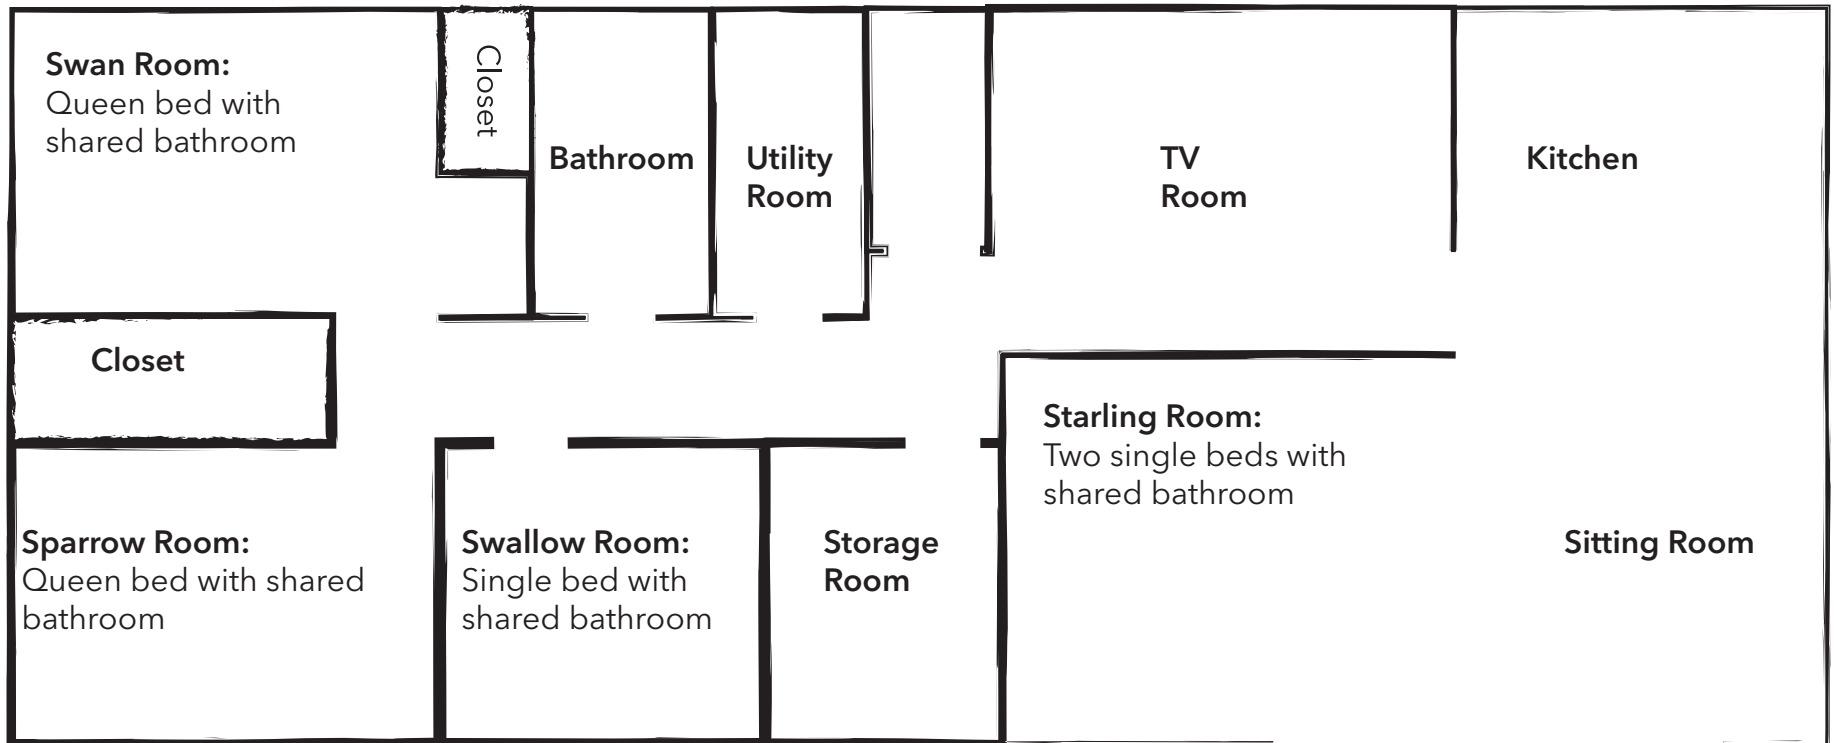

UPLANDS LODGE FLOOR PLAN DOWNSTAIRS

BILLY MARTIN'S CABIN

Bill Martin's Cabin includes a Queen and Double bed with toilet and sink. The shower is in the rec room so you have to walk a short ways to scrub the South Saskatchewan dirt off of you.